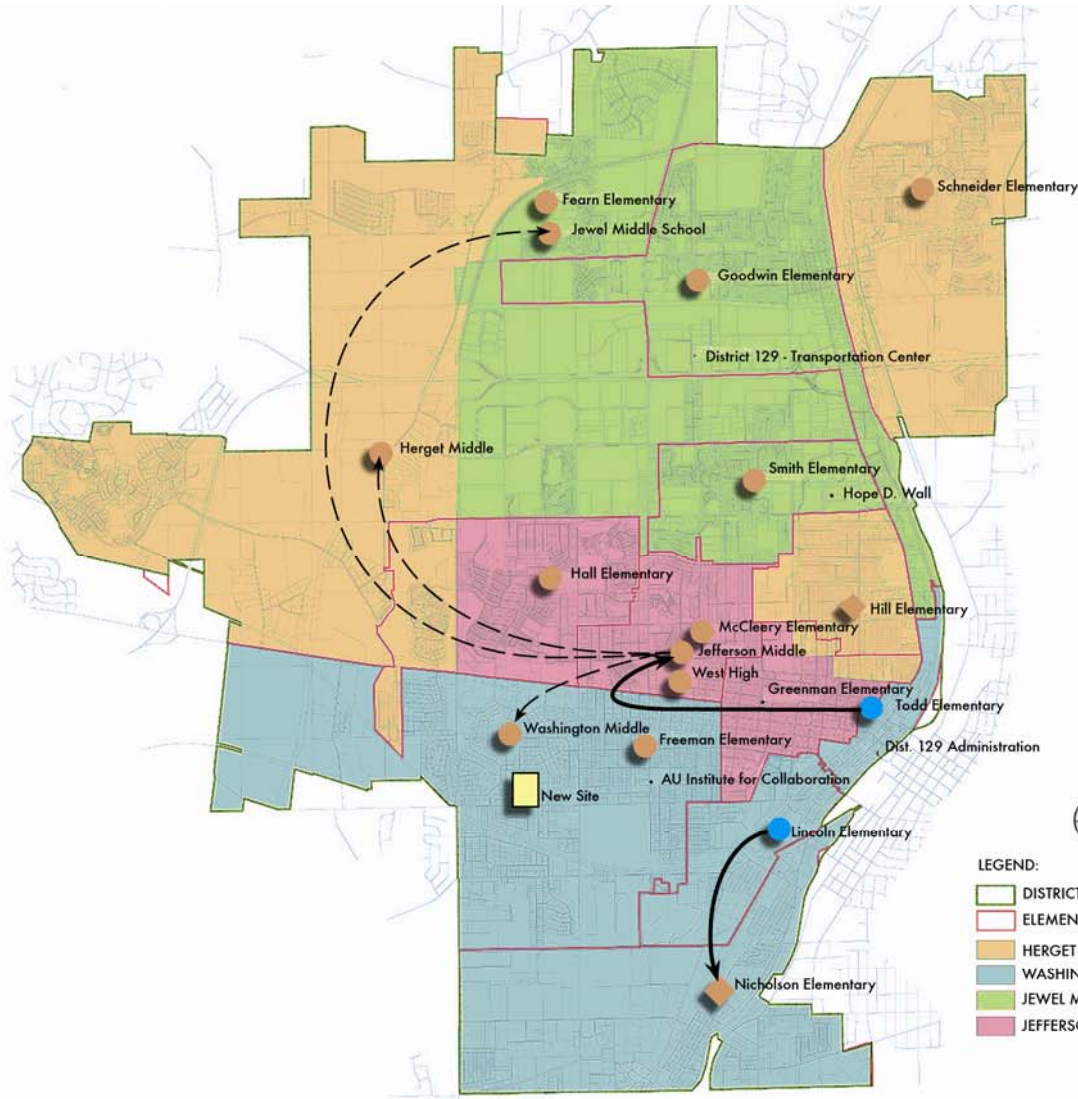

OPTION E

- LEGEND:**
- DISTRICT 129 BOUNDARIES
 - ELEMENTARY SCHOOL BOUNDARIES
 - HERGET MIDDLE SCHOOL BOUNDARIES
 - WASHINGTON MIDDLE SCHOOL BOUNDARIES
 - JEWEL MIDDLE SCHOOL BOUNDARIES
 - JEFFERSON MIDDLE SCHOOL BOUNDARIES
 - SCHOOL TO BE TAKEN OFFLINE
 - SCHOOL TO RENOVATED/EXPANDED
 - ◆ SCHOOL TO BE REBUILT
 - SITE FOR NEW SCHOOL

OPTION F

LEGEND:

- DISTRICT 129 BOUNDARIES
- ELEMENTARY SCHOOL BOUNDARIES
- HERGET MIDDLE SCHOOL BOUNDARIES
- WASHINGTON MIDDLE SCHOOL BOUNDARIES
- JEWEL MIDDLE SCHOOL BOUNDARIES
- JEFFERSON MIDDLE SCHOOL BOUNDARIES
- SCHOOL TO BE TAKEN OFFLINE
- SCHOOL TO RENOVATED/EXPANDED
- ◆ SCHOOL TO BE REBUILT
- SITE FOR NEW SCHOOL