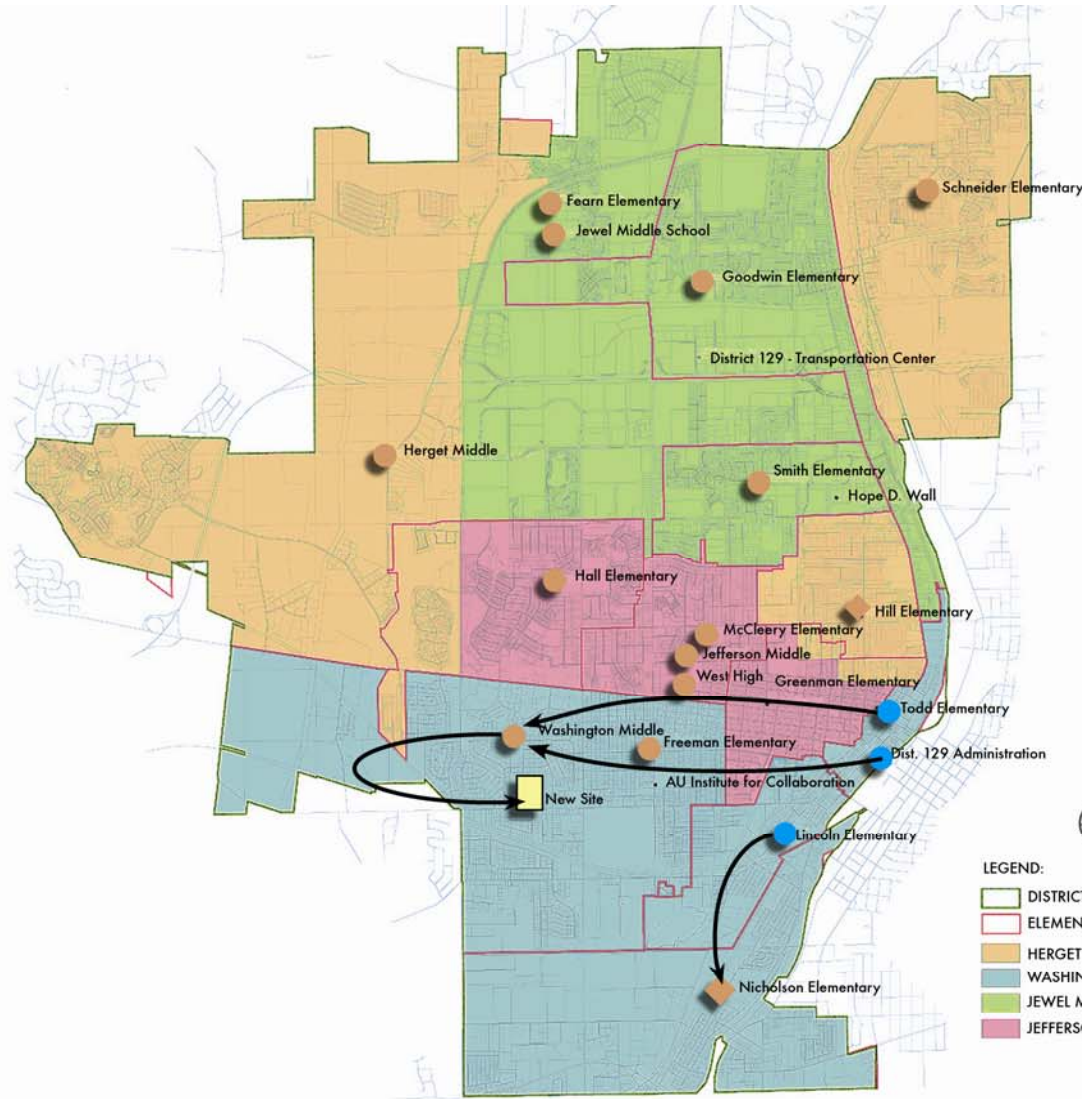

OPTION E

- LEGEND:**
- DISTRICT 129 BOUNDARIES
 - ELEMENTARY SCHOOL BOUNDARIES
 - HERGET MIDDLE SCHOOL BOUNDARIES
 - WASHINGTON MIDDLE SCHOOL BOUNDARIES
 - JEWEL MIDDLE SCHOOL BOUNDARIES
 - JEFFERSON MIDDLE SCHOOL BOUNDARIES
 - SCHOOL TO BE TAKEN OFFLINE
 - SCHOOL TO RENOVATED/EXPANDED
 - ◆ SCHOOL TO BE REBUILT
 - SITE FOR NEW SCHOOL

OPTION F

LEGEND:

- DISTRICT 129 BOUNDARIES
- ELEMENTARY SCHOOL BOUNDARIES
- HERGET MIDDLE SCHOOL BOUNDARIES
- WASHINGTON MIDDLE SCHOOL BOUNDARIES
- JEWEL MIDDLE SCHOOL BOUNDARIES
- JEFFERSON MIDDLE SCHOOL BOUNDARIES
- SCHOOL TO BE TAKEN OFFLINE
- SCHOOL TO RENOVATED/EXPANDED
- ◆ SCHOOL TO BE REBUILT
- SITE FOR NEW SCHOOL